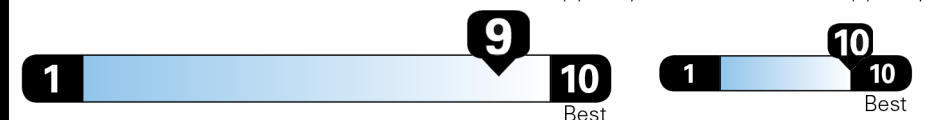

When fully charged, vehicle can travel about...

Charge Time: 8 hours (240V)

You save

\$4,750

in fuel costs over 5 years compared to the average new vehicle.

Annual fuel COST

\$750

Fuel Economy & Greenhouse Gas Rating (tailpipe only) Smog Rating (tailpipe only)