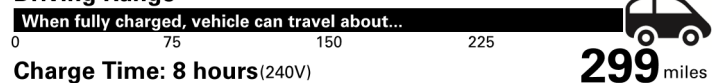

EPA DOT Fuel Economy and Environment

Electric Vehicle

Fuel Economy

125 MPGe Small SUVs range from 14 to 125 MPGe. The best vehicle rates 146 MPGe.

138 city **113** highway **27.0** kW-hrs per 100 miles

Driving Range

Charge Time: 8 hours (240V)

You save

\$5,000

in fuel costs over 5 years compared to the average new vehicle.

Annual fuel cost

\$700

Fuel Economy & Greenhouse Gas Rating (tailpipe only) Smog Rating (tailpipe only)