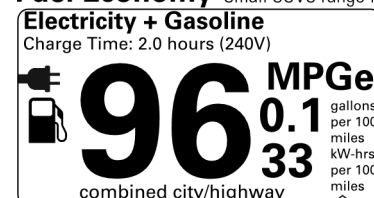

This vehicle has not been rated by the government for overall vehicle score, frontal crash, side crash or rollover risk.

Star ratings range from 1 to 5 stars (★★★★★) with 5 being the highest.
 Source: National Highway Traffic Safety Administration (NHTSA)
www.safercar.gov or 1-888-327-4236

BASE MANUFACTURER'S SUGGESTED RETAIL PRICE \$47,200.00

OPTIONAL EQUIPMENT

FE	50 State Emissions	
CY	Weather Package:	375.00
	- Heated Steering Wheel	
	- Windshield De-Icer	
	- Rain Sensing Windshield Wipers	
DA	XSE Plug-In Hybrid Driver Assist Package:	1,170.00
	- Toggle-type Shift-by-Wire System	
	- Advanced Park	
	- Head-Up Display	
	- Steering Wheel Mounted Paddle Shifters	
EJ	JBL w/ 9-Speakers incl/Subwoofer & Amp	620.00
PC	Premium Paint	475.00
SR	Panoramic Moonroof Package:	700.00
	- Power Tilt/Slide Panoramic Moonroof	
	- Digital Rearview Mirror w/ Homelink	
TX	Two-Tone Exterior Paint	500.00
3T.	Low Profile Cross Bars	320.00
3J.	Blackout Emblem Overlays	65.00
2T.	All Weather Floor Liners and Cargo Tray	339.00

Not Original - Copy

Created on 2026-05-27 10:09:13 (UTC)

For Full Product Details, Please Visit Toyota.com/RAV4PlugInHybrid
 Full Tank of Gas

EPA DOT Fuel Economy and Environment

Plug-In Hybrid Vehicle Electricity-Gasoline

Fuel Economy Small SUVs range from 14 to 125 MPGe. The best vehicle rates 146 MPGe.

You save \$3,750
 in fuel costs over 5 years compared to the average new vehicle.

Annual fuel Cost
\$950

This vehicle emits 54 grams CO₂ per mile. The best emits 0 grams per mile (tailpipe only). Producing and distributing fuel and electricity also create emissions; learn more at fuel economy.gov.