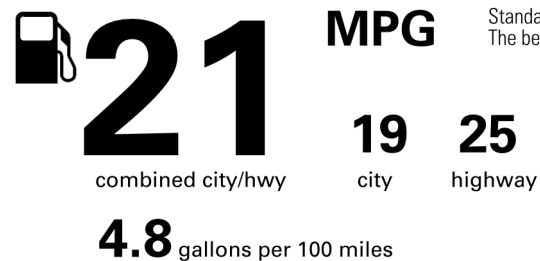

BASE MANUFACTURER'S SUGGESTED RETAIL PRICE \$56,070.00

OPTIONAL EQUIPMENT

FE	50 STATE EMISSIONS	
MR	Power Tilt/Slide Moonroof	850.00
63.	Floor Mats- All Weather-'4Runner'	248.00
3T.	Roof Rail Cross Bars Gloss Black	420.00
T7.	Badge Inserts- Rr TOYOTA Matte Black	65.00
R5.	Cargo Tray- All Weather '4Runner'	140.00
MF.	Mudguards- Fr +Rr Molded Black '4Runner'	175.00

Not Original - Copy

Created: 2026-03-23 23:22:16 (UTC)

EPA DOT Fuel Economy and Environment

Gasoline Vehicle

Fuel Economy

You spend \$3,250 more in fuel costs over 5 years compared to the average new vehicle.