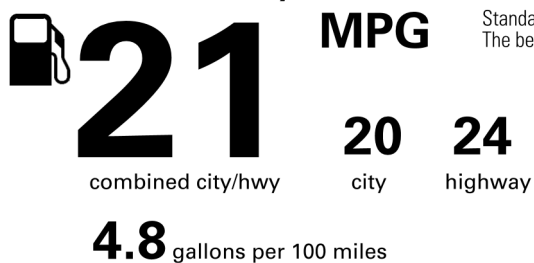

Full Tank of Gas

BASE MANUFACTURER'S SUGGESTED RETAIL PRICE \$58,500.00

OPTIONAL EQUIPMENT

FE	50 STATE EMISSIONS	
DG	Digital Key (req. Remote Connect Trial/ Subscription)	275.00
PC	Premium Paint	475.00
TD	Tow Tech Package - w/ Trailer Reverse Assist (TRA) Control, Digital Display Rearview Mirror	400.00
TL	Tailgate LED Light	200.00
63.	Floor Mats- All Weather- '4Runner'	248.00
3T.	Roof Rail Cross Bars Gloss Black	420.00
R5.	Cargo Tray- All Weather '4Runner'	140.00

Not Original - Copy

Created: 2024-20 23:22:35 (UTC)

EPA DOT Fuel Economy and Environment

Gasoline Vehicle

Fuel Economy

You spend \$3,250 more in fuel costs over 5 years compared to the average new vehicle.