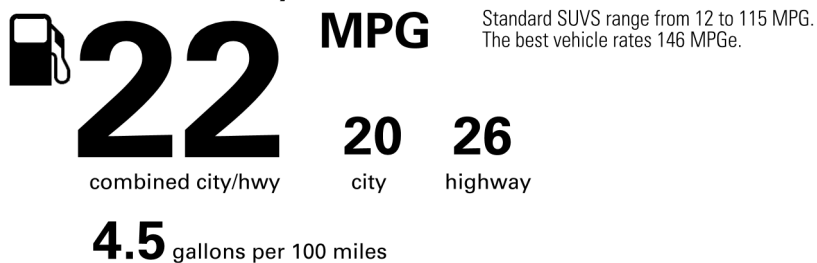

Not Original - Copy

Created on 2026-04-20 23:22:35 (UTC)

**EPA DOT Fuel Economy and Environment**

**Gasoline Vehicle**

**Fuel Economy**

**You spend \$2,750 more in fuel costs over 5 years** compared to the average new vehicle.