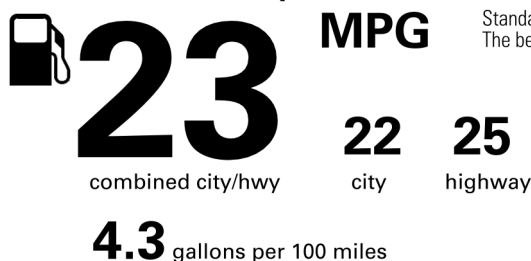

EPA DOT Fuel Economy and Environment

Fuel Economy

You spend \$5,000 more in fuel costs over 5 years compared to the average new vehicle.

Annual fuel cost

\$2,700

Fuel Economy & Greenhouse Gas Rating (tailpipe only) Smog Rating (tailpipe only)