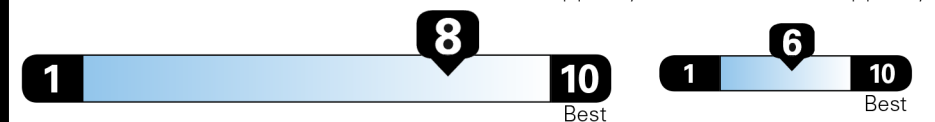

Fuel Economy & Greenhouse Gas Rating (tailpipe only) Smog Rating (tailpipe only)

This vehicle emits 186 grams CO₂ per mile. The best emits 0 grams per mile (tailpipe only). Producing and distributing fuel also create emissions; learn more at fuel economy.gov.

Actual results will vary for many reasons, including driving conditions and how you drive and maintain your vehicle. The average new vehicle gets 29 MPG and costs $8,500 to fuel over 5 years. Cost estimates are based on 15,000 miles per year at $3.30 per gallon. MPGe is miles per gasoline gallon equivalent. Vehicle emissions are a significant cause of climate change and smog.

fuel economy.gov

Calculate personalized estimates and compare vehicles

MANUFACTURER'S SUGGESTED RETAIL PRICE† $27,982.00

DELIVERY, PROCESSING AND HANDLING FEE 1,195.00

TOTAL SUGGESTED RETAIL PRICE $29,177.00

†Manufacturer's suggested retail price excludes delivery processing and handling fees, license and title fees, applicable federal, state and local taxes, and dealer and distributor options and accessories.

Delivered by Truck to: 54042
WONDRIES TOYOTA
1439 WEST MAIN STREET
ALHAMBRA CA91801

TML1E1N2S0F0W0

Not Original - Copy

Created on 2026-03-04 11:07:44 (UTC)