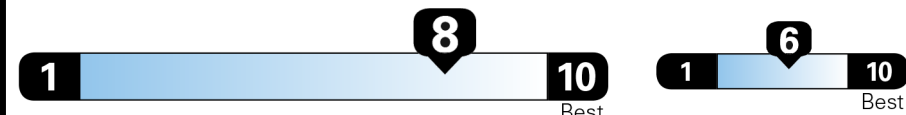

You save

\$3,250

in fuel costs over 5 years compared to the average new vehicle.

Annual fuel cost

\$1,050

Fuel Economy & Greenhouse Gas Rating (tailpipe only) Smog Rating (tailpipe only)

This vehicle emits 186 grams CO₂ per mile. The best emits 0 grams per mile (tailpipe only). Producing and distributing fuel also create emissions; learn more at fuel economy.gov.