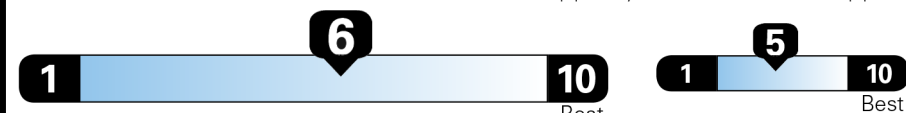

You save

\$750

in fuel costs over 5 years compared to the average new vehicle.

Annual fuel cost

\$1,550

Fuel Economy & Greenhouse Gas Rating (tailpipe only) Smog Rating (tailpipe only)

This vehicle emits 276 grams CO₂ per mile. The best emits 0 grams per mile (tailpipe only). Producing and distributing fuel also create emissions; learn more at fueleconomy.gov.