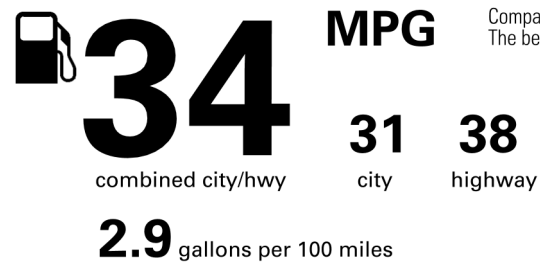

Based on the risk of injury in a side impact.

Rollover		★★★★★
-----------------	--	-------

Based on the risk of rollover in a single-vehicle crash.

Star ratings range from 1 to 5 stars (★★★★★) with 5 being the highest.

Source: National Highway Traffic Safety Administration (NHTSA)

www.safercar.gov or 1-888-327-4236

EPA DOT Fuel Economy and Environment

Gasoline Vehicle

Fuel Economy

Compacts range from 17 to 116 MPG. The best vehicle rates 146 MPGe.