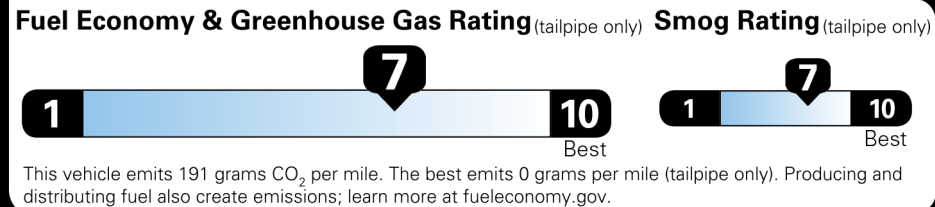

BASE MANUFACTURER'S SUGGESTED RETAIL PRICE $32,600.00

OPTIONAL EQUIPMENT

FE	50 State Emissions	
2T	All Weather Floor Protection	319.00
D5	Door Edge Guard	165.00
G0	Door Sill Enhancement	199.00
MF	Mudguards	160.00
UN	Front Accent Lights	399.00

GOVERNMENT 5-STAR SAFETY RATINGS

Overall Vehicle Score ★★★★★

Based on the combined ratings of frontal, side and rollover. Should ONLY be compared to other vehicles of similar size and weight.

Frontal Crash Driver Passenger ★★★★★

Based on the risk of injury in a frontal impact. Should ONLY be compared to other vehicles of similar size and weight.

Side Crash Front seat Rear seat ★★★★★

Based on the risk of injury in a side impact.

Rollover ★★★★★

Based on the risk of rollover in a single-vehicle crash.

Star ratings range from 1 to 5 stars (★★★★★) with 5 being the highest.
Source: National Highway Traffic Safety Administration (NHTSA)
www.safercar.gov or 1-888-327-4236

EPA DOT Fuel Economy and Environment

Gasoline Vehicle

Fuel Economy

46 MPG
combined city/hwy

47 city 45 highway

2.2 gallons per 100 miles

Midsized Cars range from 15 to 137 MPG. The best vehicle rates 146 MPGe.

You save $3,000
in fuel costs over 5 years compared to the average new vehicle.

Annual fuel cost $1,100

Actual results will vary for many reasons, including driving conditions and how you drive and maintain your vehicle. The average new vehicle gets 29 MPG and costs $8,500 to fuel over 5 years. Cost estimates are based on 15,000 miles per year at $3.30 per gallon. MPGe is miles per gasoline gallon equivalent. Vehicle emissions are a significant cause of climate change and smog.

fuel economy.gov
Calculate personalized estimates and compare vehicles

MANUFACTURER'S SUGGESTED RETAIL PRICE[†]	$33,842.00
DELIVERY, PROCESSING AND HANDLING FEE	1,195.00
TOTAL SUGGESTED RETAIL PRICE	$35,037.00

[†]Manufacturer's suggested retail price excludes delivery processing and handling fees, license and title fees, applicable federal, state and local taxes, and dealer and distributor options and accessories.

Delivered by Truck to: 54042
WONDRIES TOYOTA
1439 WEST MAIN STREET
ALHAMBRA CA91801

TML1E1N2S0F0W0

Not Original - Copy

Created: 2026-03-23 16:22:26 (UTC)