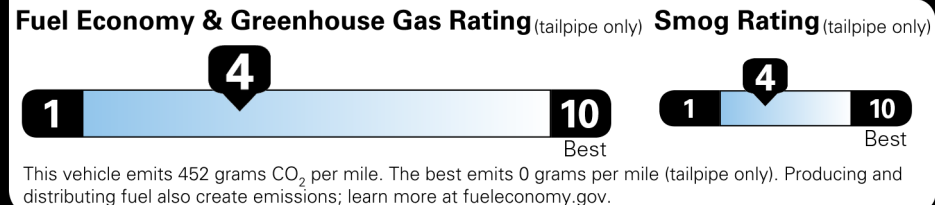

For Full Product Details: Please Visit Toyota.com/Tacoma
Full Tank of Gas

BASE MANUFACTURER'S SUGGESTED RETAIL PRICE $42,515.00

OPTIONAL EQUIPMENT

- FE 50 State Emissions
- PQ TRD Sport Premium Package (i-FORCE, 5ft bed): 8,690.00
  Includes SofTex(R)-trimmed seats with heated and ventilated power-adjustable front seats, leather-trimmed heated steering wheel, 14-in. Toyota Audio Multimedia display, Panoramic View Monitor (PVM), JBL(R) Premium Audio with JBL(R) FLEX portable speaker, moonroof, Qi-compatible wireless charging, dual zone automatic climate control, digital rearview mirror w/ HomeLink(R) universal transceiver, Integrated Trailer Brake Controller (ITBC), power open/close tailgate, 400W/120V AC power inverter, and power horizontal rear window
- 2T. All Weather Floor Liners 199.00
- MF. Mudguards 165.00
- R6. Predator Step (removable) 720.00
- T6. Tailgate Insert - Black 89.00

Not Original - Copy

Created on 2026-04-13 19:22:39 (UTC)

EPA DOT Fuel Economy and Environment

Gasoline Vehicle

Fuel Economy
20 MPG Small Pickups range from 20 to 38 MPG. The best vehicle rates 146 MPGe.
18 23
combined city/hwy city highway
5.0 gallons per 100 miles

You spend $4,000
more in fuel costs over 5 years compared to the average new vehicle.

Annual fuel cost $2,500

Actual results will vary for many reasons, including driving conditions and how you drive and maintain your vehicle. The average new vehicle gets 29 MPG and costs $8,500 to fuel over 5 years. Cost estimates are based on 15,000 miles per year at $3.30 per gallon. MPGe is miles per gasoline gallon equivalent. Vehicle emissions are a significant cause of climate change and smog.

fueleconomy.gov

Calculate personalized estimates and compare vehicles

MANUFACTURER'S SUGGESTED RETAIL PRICE[†] $52,378.00
DELIVERY, PROCESSING AND HANDLING FEE 1,595.00
TOTAL SUGGESTED RETAIL PRICE $53,973.00

Delivered by Truck to: 54042
WONDRIES TOYOTA
1439 WEST MAIN STREET
ALHAMBRA CA91801

[†]Manufacturer's suggested retail price excludes delivery processing and handling fees, license and title fees, applicable federal, state and local taxes, and dealer and distributor options and accessories.

TML1E1N1S0F0W0